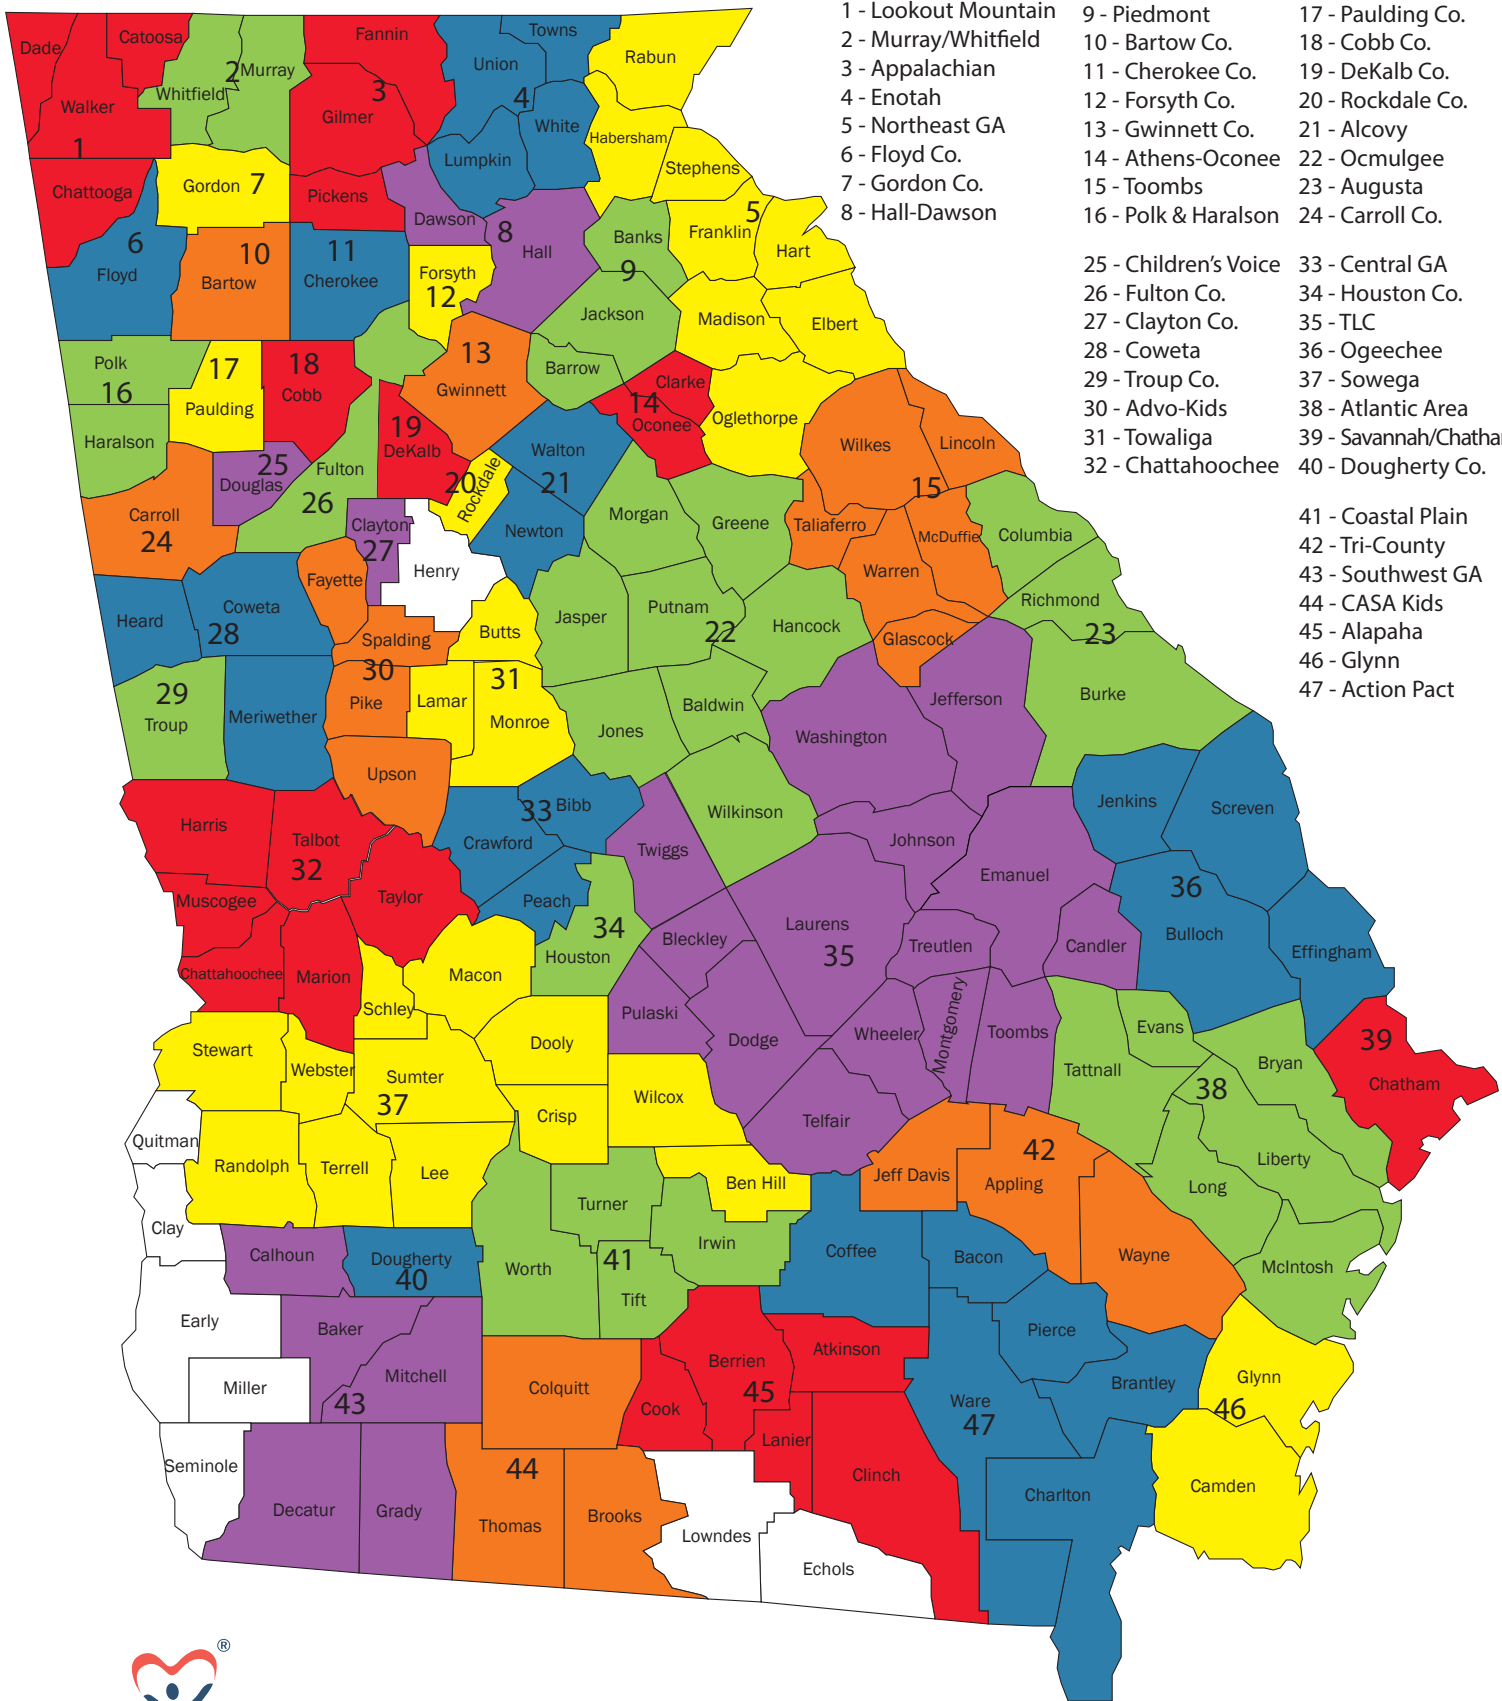

CASA Coverage by Service Area in Georgia

- 1 - Lookout Mountain
- 2 - Murray/Whitfield
- 3 - Appalachian
- 4 - Enotah
- 5 - Northeast GA
- 6 - Floyd Co.
- 7 - Gordon Co.
- 8 - Hall-Dawson
- 9 - Piedmont
- 10 - Bartow Co.
- 11 - Cherokee Co.
- 12 - Forsyth Co.
- 13 - Gwinnett Co.
- 14 - Athens-Oconee
- 15 - Toombs
- 16 - Polk & Haralson
- 17 - Paulding Co.
- 18 - Cobb Co.
- 19 - DeKalb Co.
- 20 - Rockdale Co.
- 21 - Alcovy
- 22 - Ocmulgee
- 23 - Augusta
- 24 - Carroll Co.
- 25 - Children's Voice
- 26 - Fulton Co.
- 27 - Clayton Co.
- 28 - Coweta
- 29 - Troup Co.
- 30 - Advo-Kids
- 31 - Towaliga
- 32 - Chattahoochee
- 33 - Central GA
- 34 - Houston Co.
- 35 - TLC
- 36 - Ogeechee
- 37 - Sowega
- 38 - Atlantic Area
- 39 - Savannah/Chatham Co.
- 40 - Dougherty Co.
- 41 - Coastal Plain
- 42 - Tri-County
- 43 - Southwest GA
- 44 - CASA Kids
- 45 - Alapaha
- 46 - Glynn
- 47 - Action Pact

Future expansion

Current as of September 2018