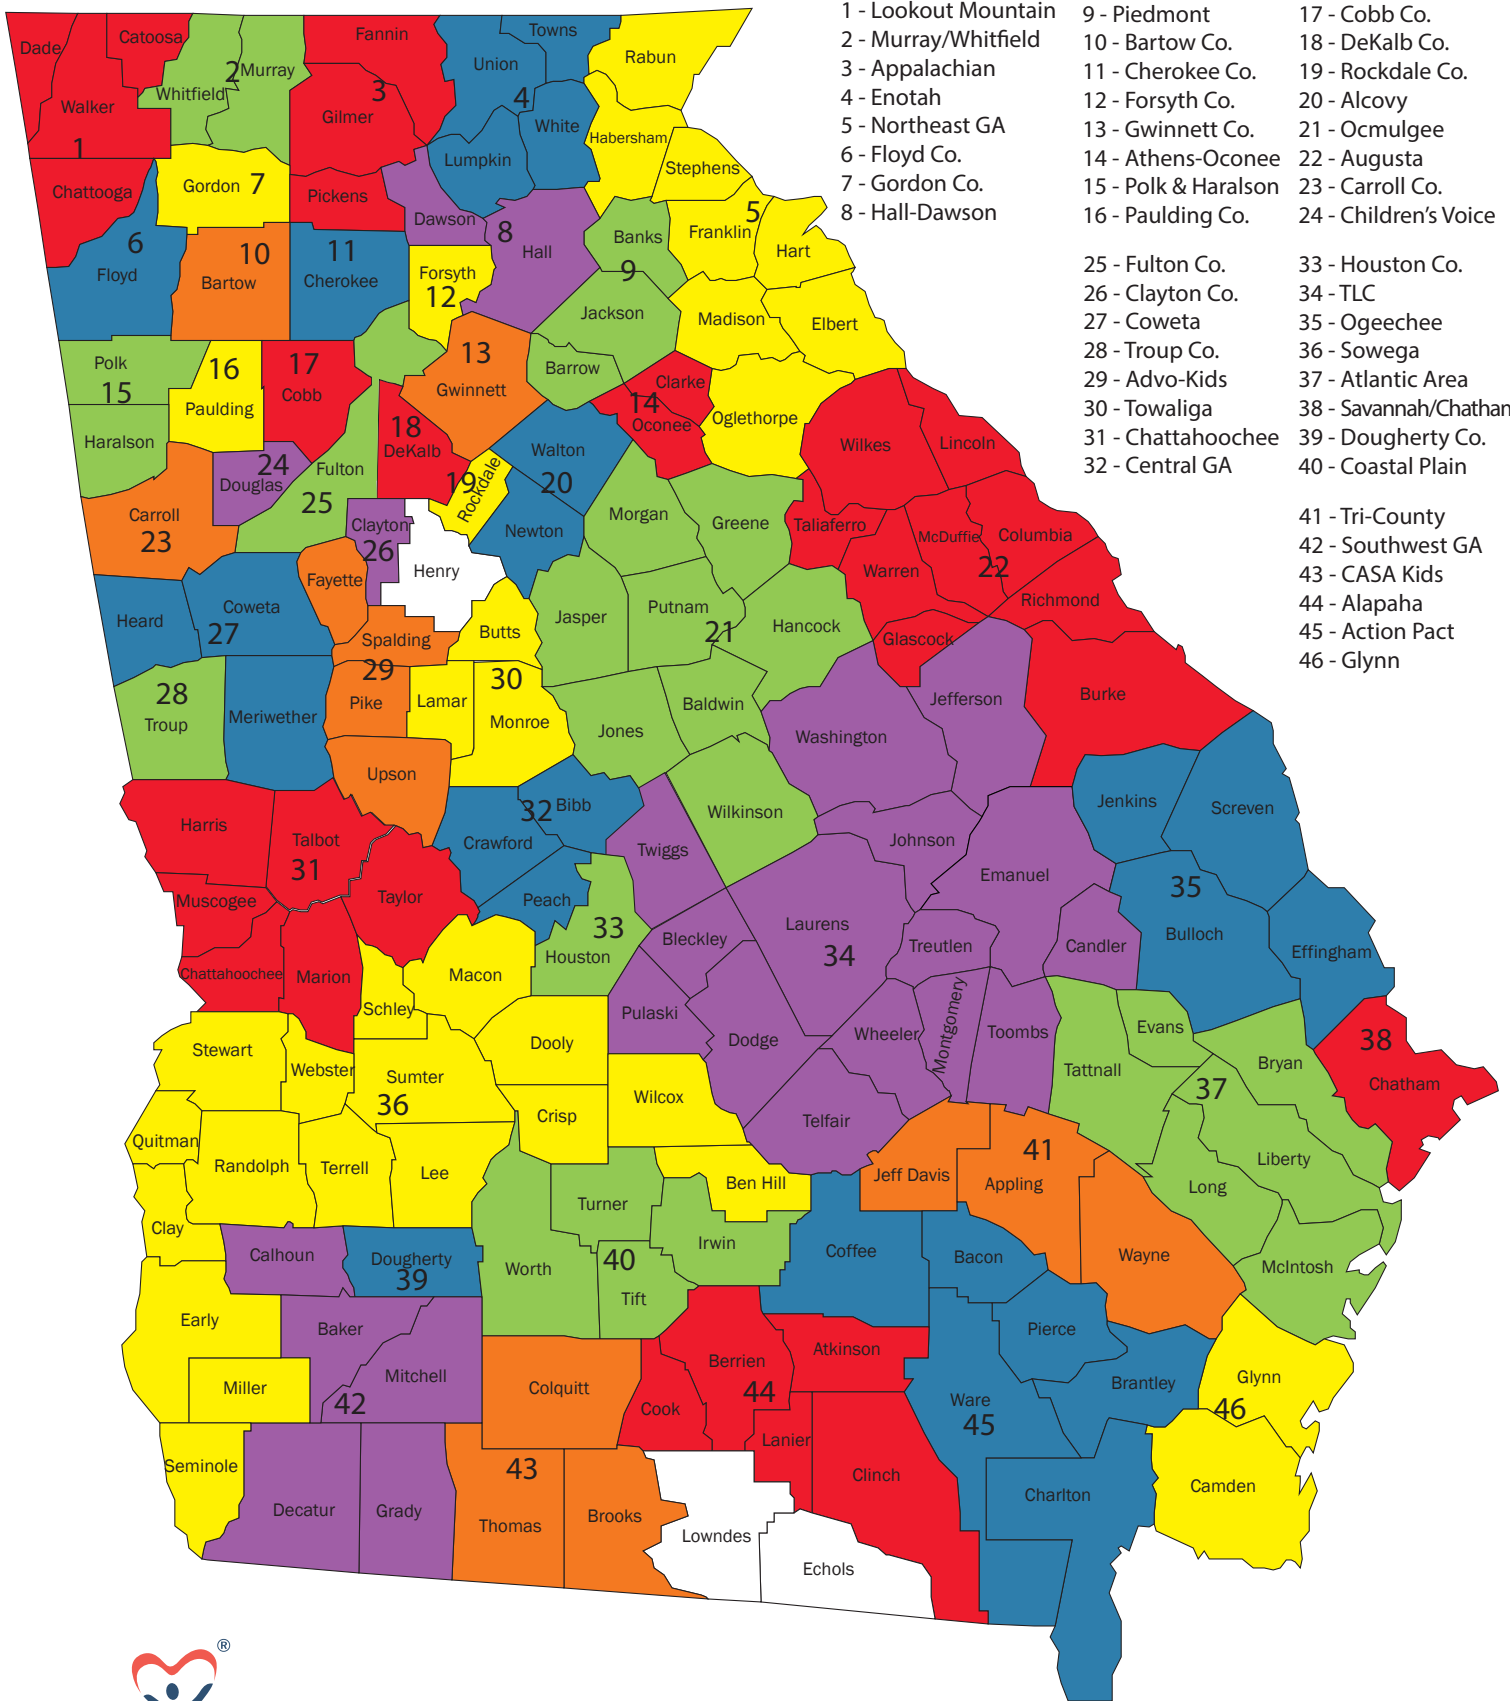

# CASA Coverage by Service Area in Georgia

- 1 - Lookout Mountain
- 2 - Murray/Whitfield
- 3 - Appalachian
- 4 - Enotah
- 5 - Northeast GA
- 6 - Floyd Co.
- 7 - Gordon Co.
- 8 - Hall-Dawson
- 9 - Piedmont
- 10 - Bartow Co.
- 11 - Cherokee Co.
- 12 - Forsyth Co.
- 13 - Gwinnett Co.
- 14 - Athens-Oconee
- 15 - Polk & Haralson
- 16 - Paulding Co.
- 17 - Cobb Co.
- 18 - DeKalb Co.
- 19 - Rockdale Co.
- 20 - Alcovy
- 21 - Ocmulgee
- 22 - Augusta
- 23 - Carroll Co.
- 24 - Children's Voice
- 25 - Fulton Co.
- 26 - Clayton Co.
- 27 - Coweta
- 28 - Troup Co.
- 29 - Advo-Kids
- 30 - Towaliga
- 31 - Chattahoochee
- 32 - Central GA
- 33 - Houston Co.
- 34 - TLC
- 35 - Ogeechee
- 36 - Sowega
- 37 - Atlantic Area
- 38 - Savannah/Chatham Co.
- 39 - Dougherty Co.
- 40 - Coastal Plain
- 41 - Tri-County
- 42 - Southwest GA
- 43 - CASA Kids
- 44 - Alapaha
- 45 - Action Pact
- 46 - Glynn

Future expansion

Current as of June 2020