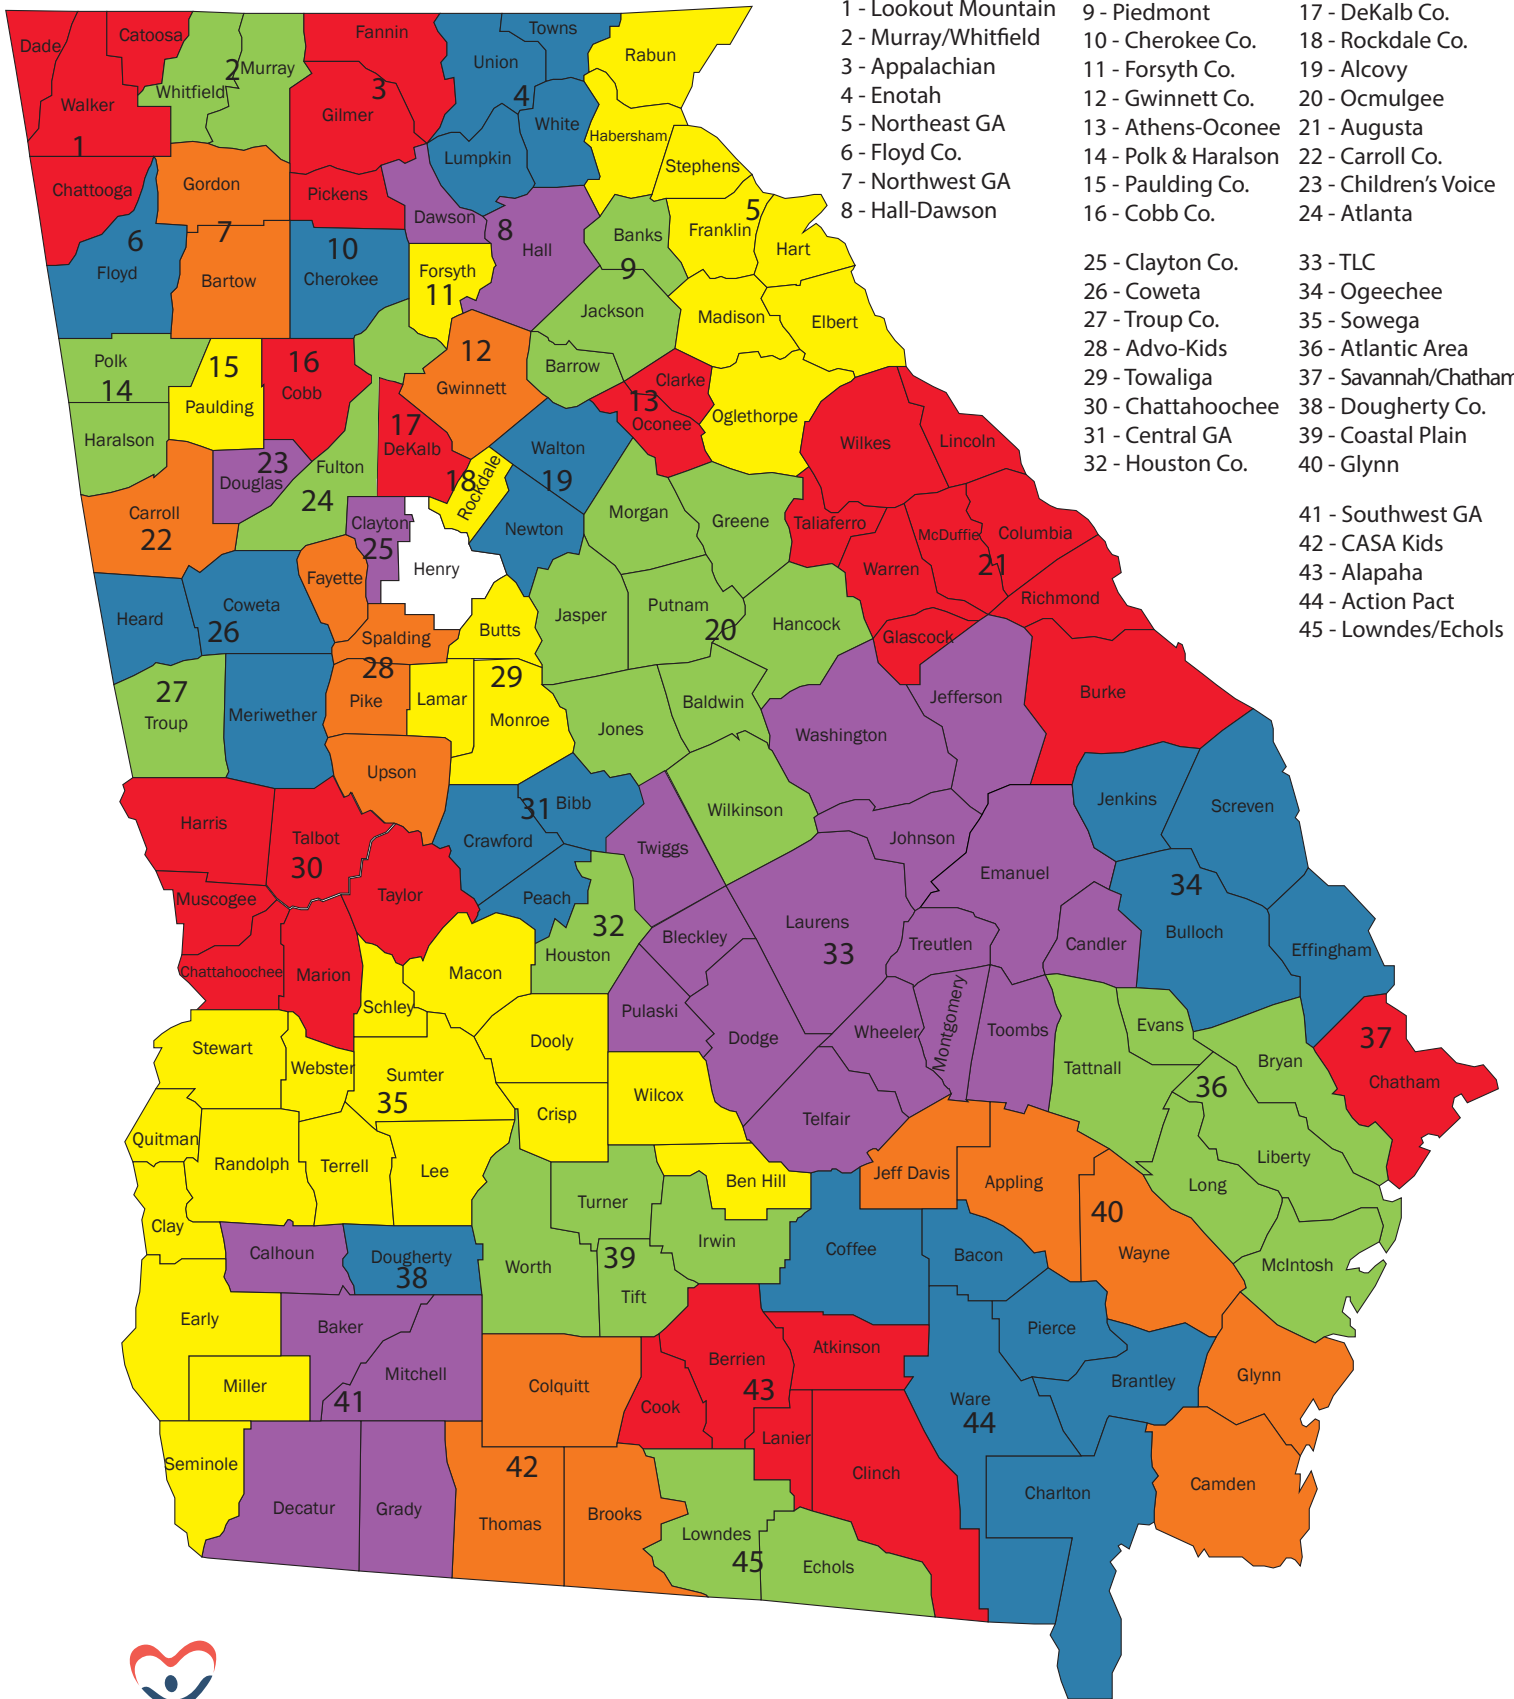

CASA Coverage by Service Area in Georgia

- 1 - Lookout Mountain
- 2 - Murray/Whitfield
- 3 - Appalachian
- 4 - Enotah
- 5 - Northeast GA
- 6 - Floyd Co.
- 7 - Northwest GA
- 8 - Hall-Dawson
- 9 - Piedmont
- 10 - Cherokee Co.
- 11 - Forsyth Co.
- 12 - Gwinnett Co.
- 13 - Athens-Oconee
- 14 - Polk & Haralson
- 15 - Paulding Co.
- 16 - Cobb Co.
- 17 - DeKalb Co.
- 18 - Rockdale Co.
- 19 - Alcovy
- 20 - Ocmulgee
- 21 - Augusta
- 22 - Carroll Co.
- 23 - Children's Voice
- 24 - Atlanta
- 25 - Clayton Co.
- 26 - Coweta
- 27 - Troup Co.
- 28 - Advo-Kids
- 29 - Towaliga
- 30 - Chattahoochee
- 31 - Central GA
- 32 - Houston Co.
- 33 - TLC
- 34 - Ogeechee
- 35 - Sowega
- 36 - Atlantic Area
- 37 - Savannah/Chatham Co.
- 38 - Dougherty Co.
- 39 - Coastal Plain
- 40 - Glynn
- 41 - Southwest GA
- 42 - CASA Kids
- 43 - Alapaha
- 44 - Action Pact
- 45 - Lowndes/Echols