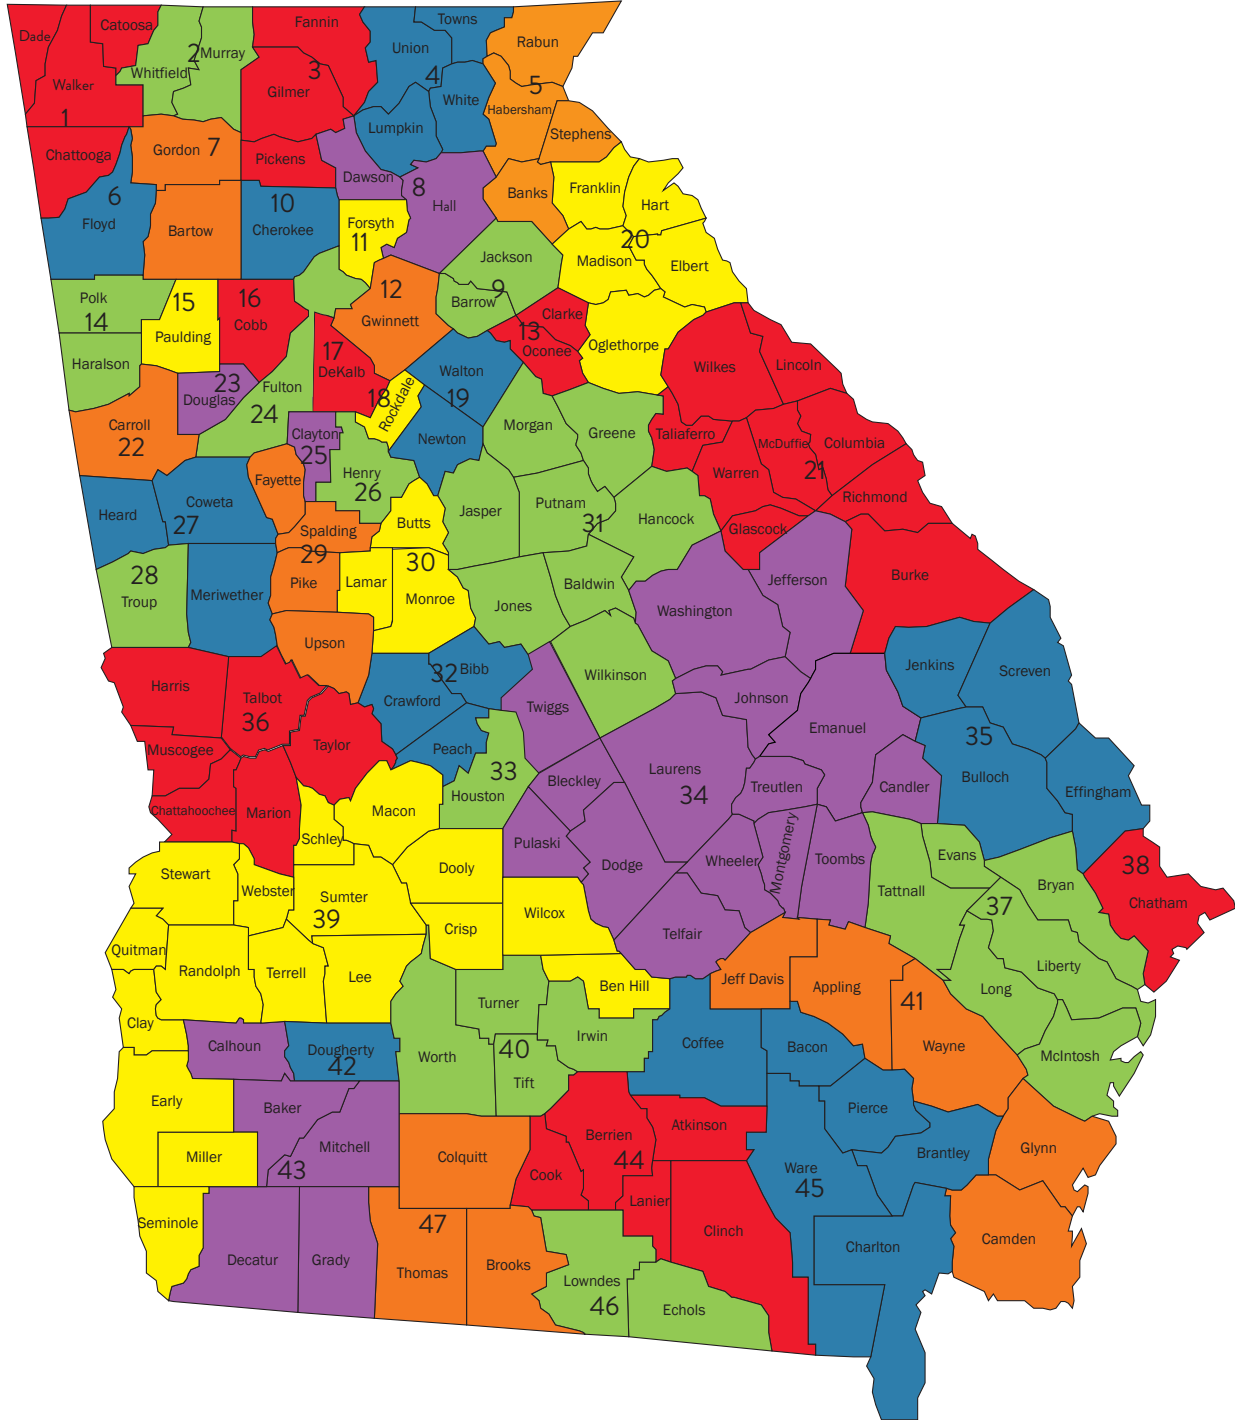

Georgia CASA Coverage

GEORGIA

by Service Area

- | | | | | | |
|----------------------|----------------------|-----------------------|------------------|---------------------------|---------------------|
| 1 - Lookout Mountain | 9 - Piedmont | 17 - DeKalb Co. | 25 - Clayton Co. | 33 - Houston Co. | 41 - Glynn |
| 2 - Murray/Whitfield | 10 - Cherokee Co. | 18 - Rockdale Co. | 26 - Henry Co. | 34 - TLC | 42 - Dougherty |
| 3 - Appalachian | 11 - Forsyth Co. | 19 - Alcovy | 27 - Coweta | 35 - Ogeechee | 43 - CASA Kids |
| 4 - Enotah | 12 - Gwinnett Co. | 20 - Northern | 28 - Troup Co. | 36 - Chattahoochee | 44 - Alapaha |
| 5 - Northeast GA | 13 - Athens-Oconee | 21 - Augusta | 29 - Advo-Kids | 37 - Atlantic Area | 45 - Southeast GA |
| 6 - Floyd Co. | 14 - Polk & Haralson | 22 - Carroll Co. | 30 - Towaliga | 38 - Savannah/Chatham Co. | 46 - Lowndes/Echols |
| 7 - Northwest GA | 15 - Paulding Co. | 23 - Children's Voice | 31 - Ocmulgee | 39 - Sowega | |
| 8 - Hall-Dawson | 16 - Cobb Co. | 24 - Atlanta | 32 - Central GA | 40 - Coastal Plain | |